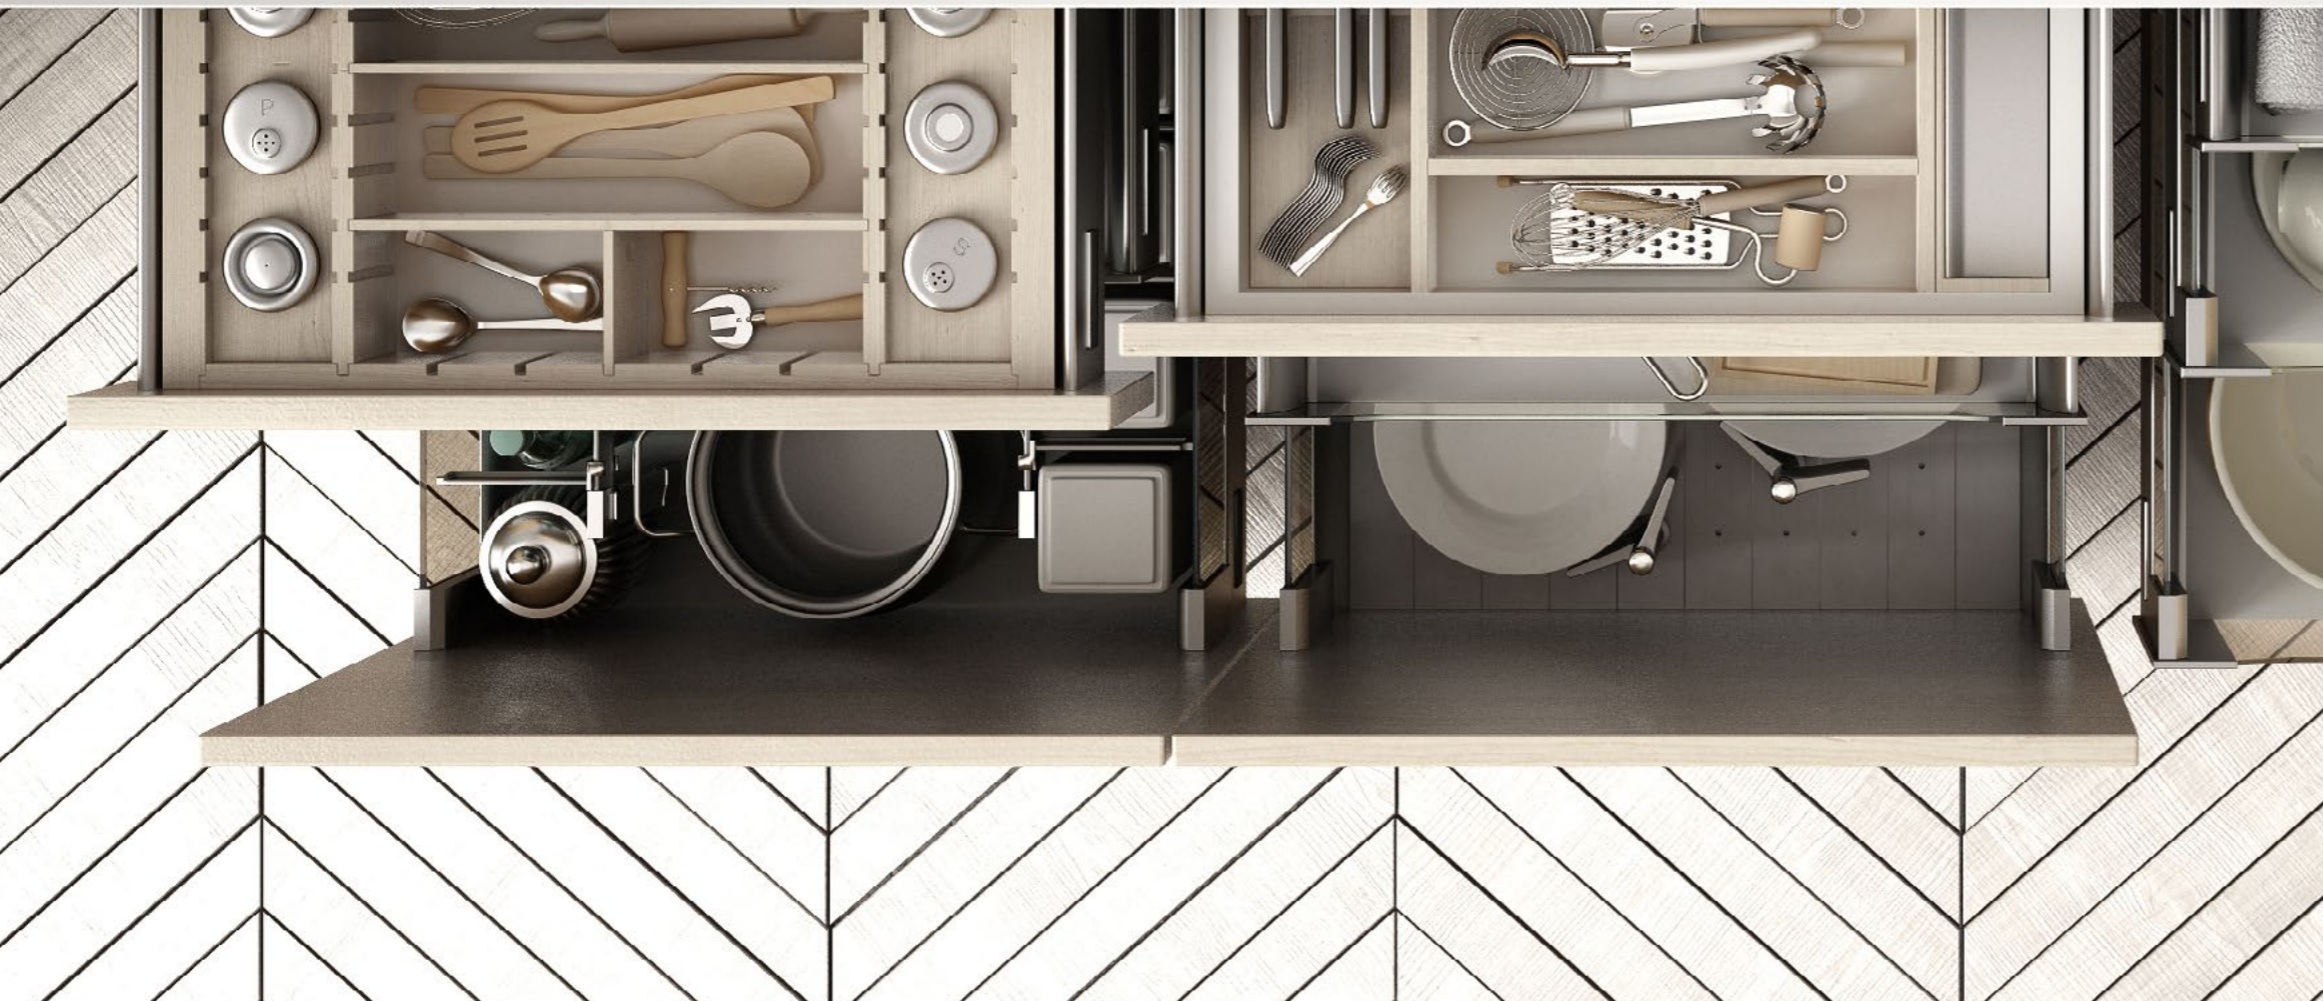

COLONICA

LA CUCINA

**TAILORMADE
RANGE**

TAILORMADE

The TAILORMADE range is a customised line that offers a tasteful and rational take on all spaces. With a wide range of bespoke options, this line focuses on a variety of styles and concepts, providing a unique structure to any kitchen based on the client's exact requirements and needs.