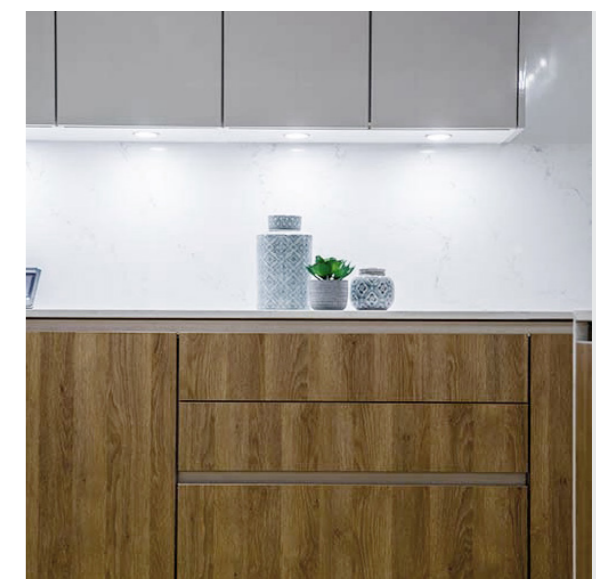

Emirates Hills, Dubai

SieMatic constantly raises the bar when it comes to quality and aesthetics. The new SieMatic S2 German kitchen was installed at Emirates Hills Dubai with a Carrara Vein countertop, cutlery inserts and wall units for full functionality. The kitchen is equipped with integrated Siemens appliances which provide a sleek and modern look.