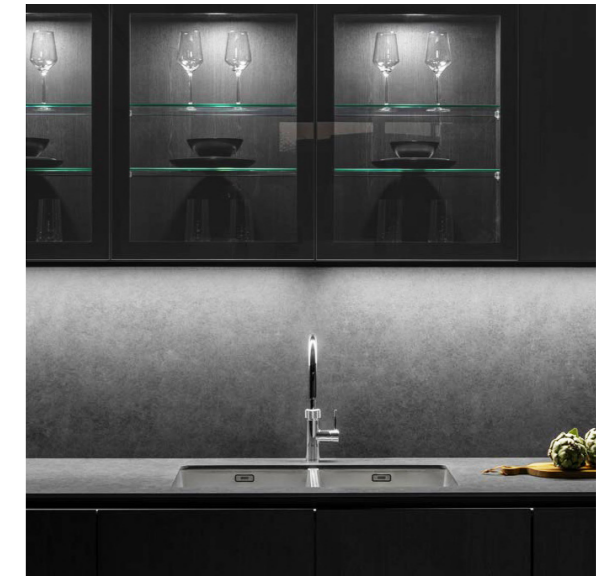

District One, Dubai

SieMatic's design team crafts a mesmerizing minimalistic kitchen for a project in District One, Dubai. The centerpiece kitchen counter features a veined marble worktop with an inbuilt induction hob. High-end appliances and equipment are installed in a multifunctional unit for all cooking requirements.

Minimalistic
Kitchen

Pure
Kitchen

Sidra Villa, Dubai

SieMatic's design team creates a stunning statement kitchen in classic black & white for the Sidra Villa project in Dubai. Stark contrast between black matt finish furniture, cabinets and the pure white counter table renders a visually aesthetic concept. The wall-mounted storage cabinets feature glass shutters, delicate lighting sconces and fixtures for enhanced functionality.