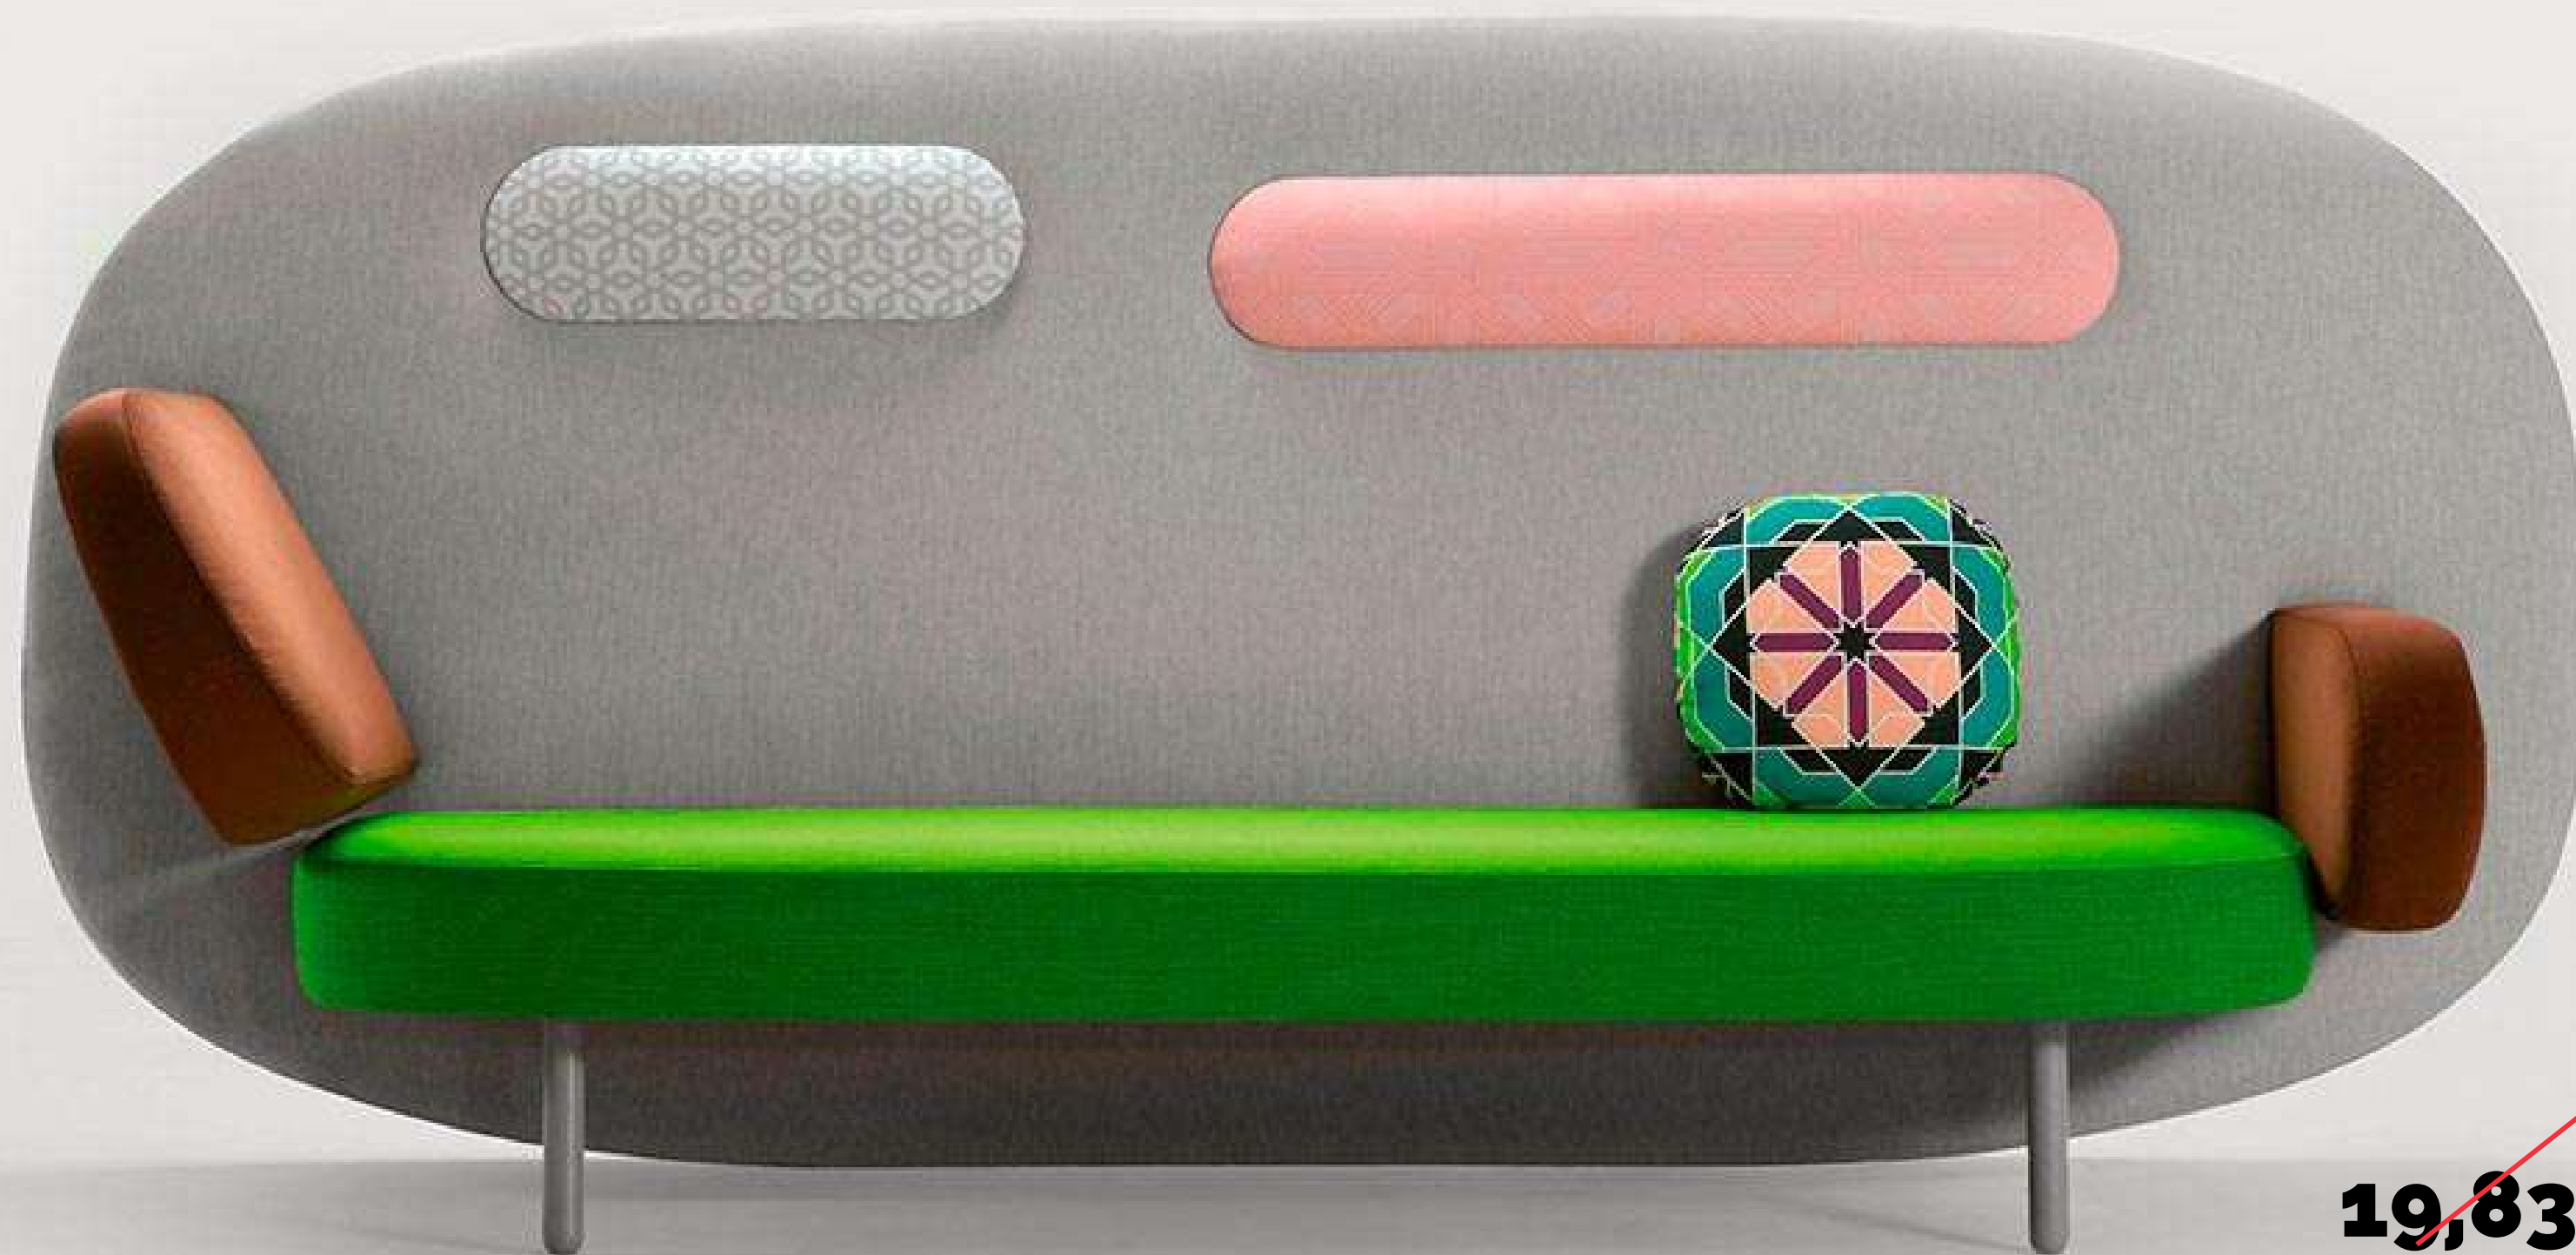

2,573 AED

Mini Tortuga
designed by
Nadadora! for
Sancal

mix + match

~~12,824 AED~~
6,147 AED

Tortuga armchair
designed by
Nadadora! for
Sancal; available in
dark green

~~19,832 AED~~

9,506 AED

Float sofa by Karim
Rashid for Sancal