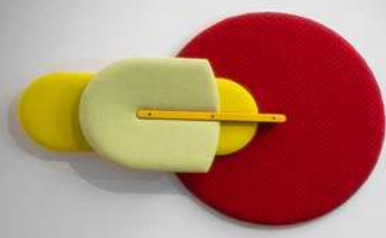

~~5,806 AED~~
2,429AED
Between sofa
by Bolia

~~2,444 AED~~
1,378AED
Tortuga table
by Sancal

sharks
rls.
urg, KCVO, CBE

~~15,857 AED~~
7,601 AED
Konoha bench
by Sancal

mix + match

~~15,857 AED~~

7,601 AED

Konoha bench
by Sancal